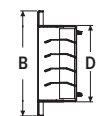

Unit Illustrated: MQZCVRB60NE2 Zero Clearance Direct Vent Linear Gas Fireplace (Natural Gas), MQROCK3 Multi-Colored Rock Set, ZCVRB60PL Porcelain Liners. (Shown as a Vented Chase with Optional VL60EG – Front Enclosure Grill)

SERENE 60 PRODUCT DIMENSIONS

- A 66 ³/₁₆"
- B 61 ¹/₈"
- C 39 ⁹/₁₆"
- D 38 ⁵/₁₆"
- E 1/2"
- F 3/4"
- G 19 ¹⁵/₁₆"
- H 9 ⁹/₁₆"
- I 8 ¹³/₁₆"
- J 53 ³/₈"
- K 19 ³/₈"
- L 11 ⁹/₁₆"
- M 33 ¹/₁₆"
- N 35 ³/₄"
- O 18 ³/₄"
- P 2 ¹¹/₁₆"
- Q 3 ³/₁₆"

FIREPLACE DIMENSIONS

Width	Height	Depth
66 ³/₁₆"	39 ⁹/₁₆"	19 ³/₈"

FRAMING DIMENSIONS

Width	Height	Depth
67"	39 ³/₄"	19 ¹/₄"

*dependent of finishing material used.

OPTIONAL WALL SURROUND

- A 64"
- B 1 1/2"
- C 1 1/2"
- D 23"
- E 3/4"

OPTIONAL SIDE GRILL – VL60EGS

- A 16 ³/₁₆"
- B 7 ⁷/₈"
- C 2 ⁷/₈"
- D 6 ⁷/₁₆"
- E 1/4"
- F 15 ⁷/₁₆"
- G 2 ⁹/₁₆"

OPTIONAL FRONT ENCLOSURE GRILL – VL60EG

SIDE VIEW

- A 61 ³/₄"
- B 4 ⁷/₈"
- C 60 ¹/₂"
- D 3 1/2"