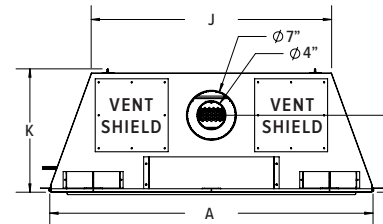

- A 46 5/8"
- B 41 5/8"
- C 38 5/8"
- D 35 1/16"
- E 2 1/4"
- F 3/4"
- G 15 7/8"
- H 11"
- I 8 13/16"
- J 34 5/8"
- K 17 3/4"
- L 11 1/16"
- M 29 1/16"
- N 31 1/16"
- O 17 3/4"
- P 2 1/16"
- Q 3 3/16"

TOP VIEW

FIREPLACE DIMENSIONS

Width	Height	Depth
46 5/8"	38 5/8"	17 3/4"

FRAMING DIMENSIONS

Width	Height	Depth
47"	38 3/4"	18 1/4"

*dependent of finishing material used.