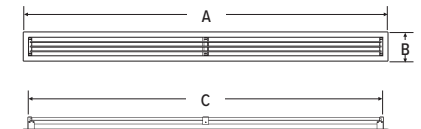

OPTIONAL FRONT ENCLOSURE GRILL – V46EG

FRONT VIEW

- A 47 13/16"
- B 3 13/16"
- C 46 9/16"
- D 2 1/2"
- E 1 9/16"