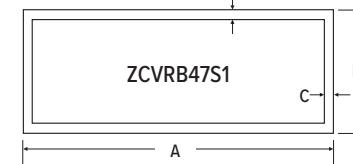

OPTIONAL WALL SURROUND

FRONT VIEW

- A 44 5/8"
- B 1 1/2"
- C 1 1/2"
- D 17 3/4"
- E 1"
- F 1 3/4"

OPTIONAL SIDE GRILL – VL60EGS

- A 16 3/16"
- B 7 7/8"
- C 6 7/16"
- D 1/4"
- E 15 7/16"
- F 2 9/16"