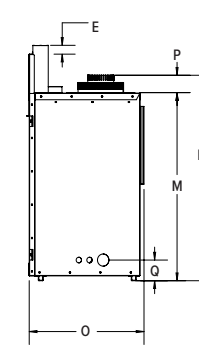

## SERENE 47 PRODUCT DIMENSIONS

FRONT VIEW

SIDE VIEW

- A 46 5/8"
- B 41 5/8"
- C 38 5/8"
- D 35 1/16"
- E 2 1/4"
- F 3/4"
- G 15 7/8"
- H 11"
- I 8 13/16"
- J 34 5/8"
- K 17 3/4"
- L 11 1/16"
- M 29 1/16"
- N 31 1/16"
- O 17 3/4"
- P 2 1/16"
- Q 3 3/16"