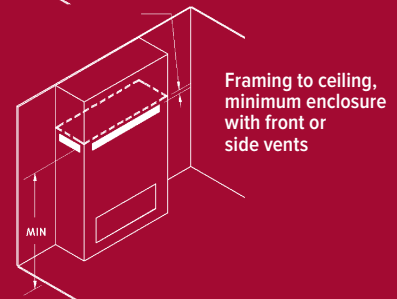

## VENTED CHASE OPTION

The chase of the appliance may be vented to achieve Cool Touch Walls or reduced Mantel Clearances. The following options are available to vent the chase:

- The top of the chase can be left open.
- A grill can be installed on the front of the chase.
- If the chase bumps out into the room, side grills can be installed on each side of the chase.

See illustrations and manual for further information.

*Minimum enclosure height for a vented chase is measured from bottom of fireplace, ventilation of minimum free air opening is required. Choose between our Enclosure Grills (Front or Sides) or Custom Grill (if custom grills are used the louvers cannot slope) or adequate ventilation opening as stated in the manual. Grill or opening must meet minimum (as specified in the installation manual) of chase top/ceiling.*